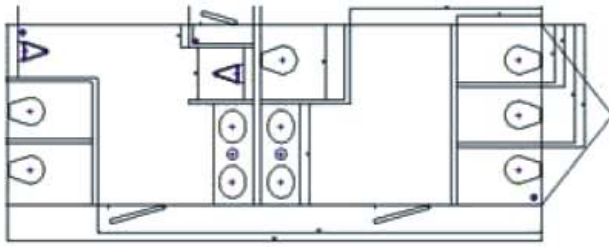

Royal Restrooms of Arizona introduces:

DOUBLE DIAMOND

The New Standard of Elegance!

John Fuller
Royal Restrooms of AZ.

480.734.9809

Phoenix@RoyalRestrooms.com

www.RoyalRestroomsAz.com

Serving all of Arizona and the
Southwest from Phoenix
Major Credit Cards Accepted

“Our guests were completely overwhelmed by the quality of the restrooms supplied by Royal Restrooms.”

Weddings | Corporate Events
Government | Business Remodels
Fundraisers | VIP Events | Disaster

Experienced & Reliable
Peace of Mind Professional Service

COMPARE	Double Diamond	Platinum Edition	Royal Restroom
Air Conditioned and Heated	YES	YES	YES
Full Service Lavatory	YES	YES	YES
Fresh Water Sink	4	3 or 3	2 or 3
Freshwater Flushing Porcelain Toilets	6 Black	2 or 3 White	2 or 3 White
Waterless Urinals	2 Black	1 White	1 White
Vanity with Mirror Lighting	YES	YES	YES
Walls Wainscoting Maple & Black Marbled	YES		
Six Panel Interior Maple Finish Doors	YES		
Hardwood Floors	YES	YES	
Rugs	YES	YES	YES
Background Music	YES	YES	
Framed Art—Silk Flowers		YES	YES
Simulated Marble Counter Tops		YES	
Real Wood Cabinets		YES	
Running Hot Water	YES		
Self Contained Water Supply		YES	YES
Hot Water Heater	2.5 Gallons		
Exterior Night Light	YES	YES	YES
Holding Tank Capacity	900 Gallons	450 Gallons	375 Gallons